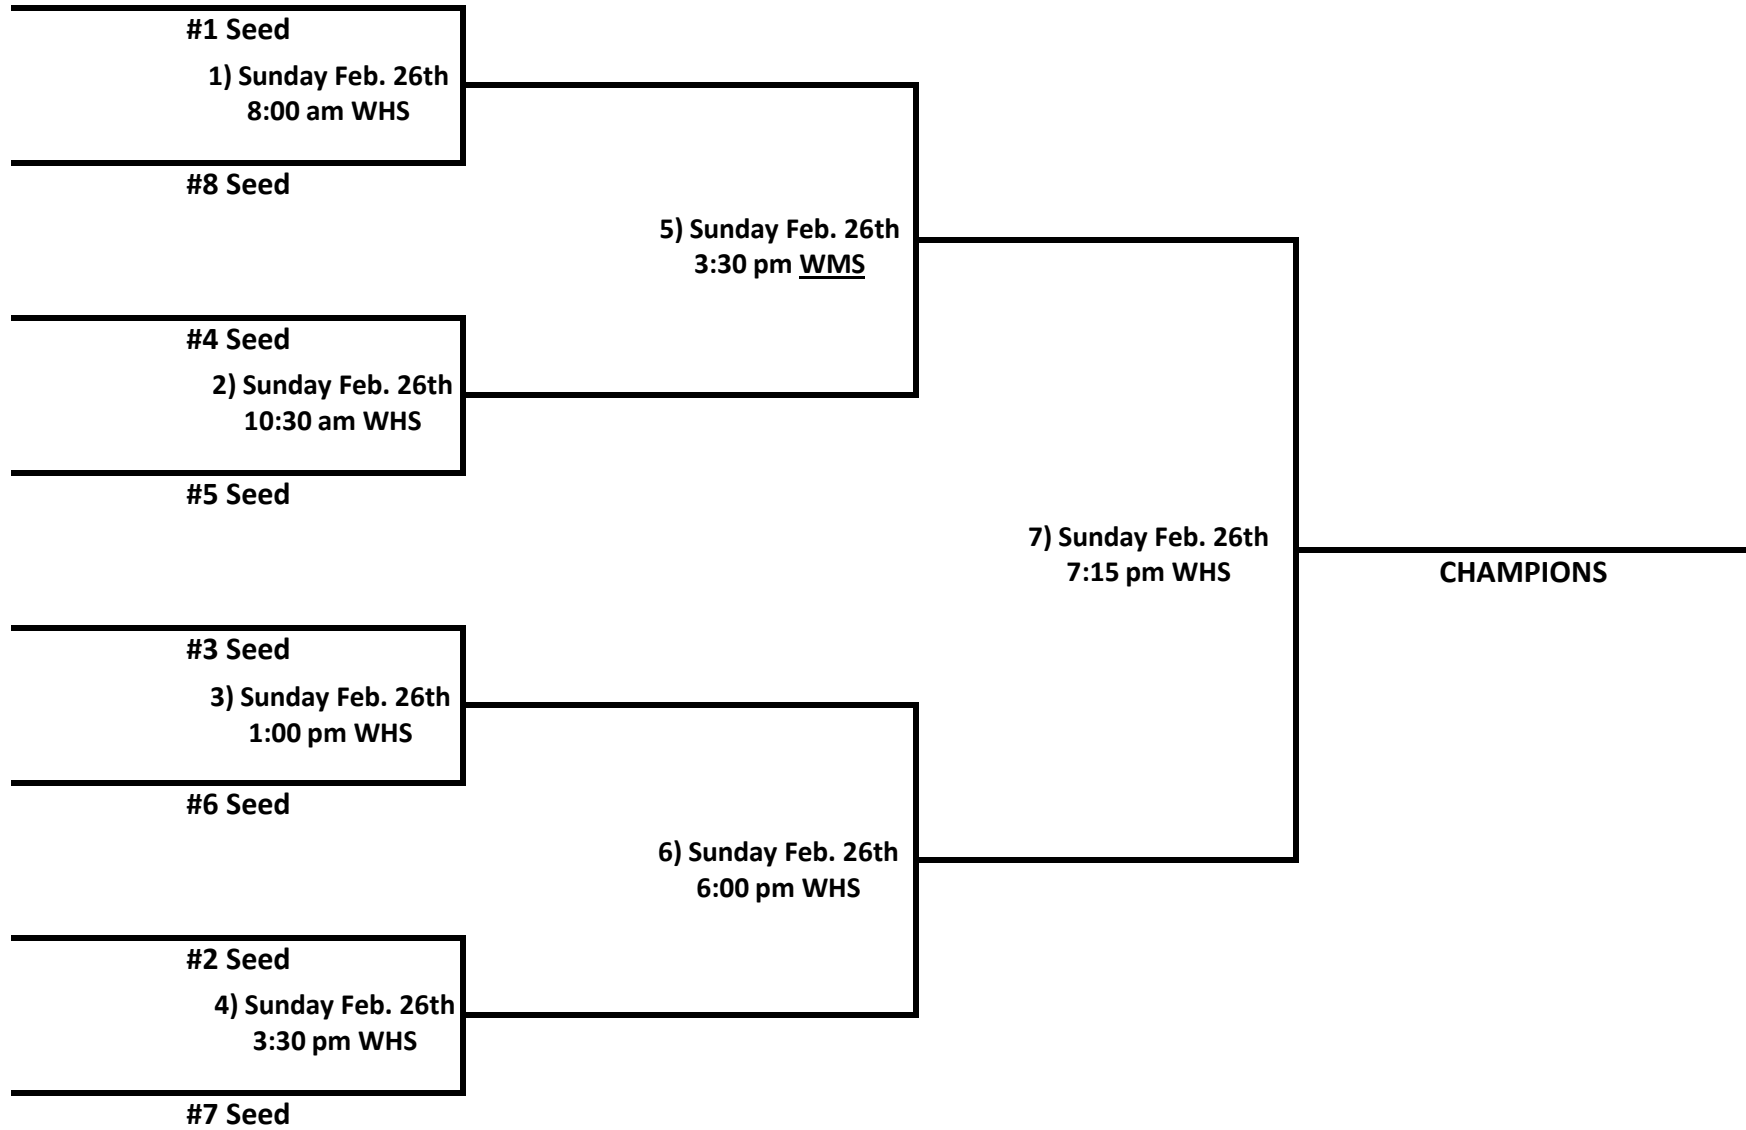

2012 10th Annual Youth Basketball Tournament
Missouri Basin Power Project/ Platte County Parks and Recreation
Sunday February 26, 2012
Wheatland High School/Wheatland Middle School, Wheatland, WY

7th Grade Boys Division