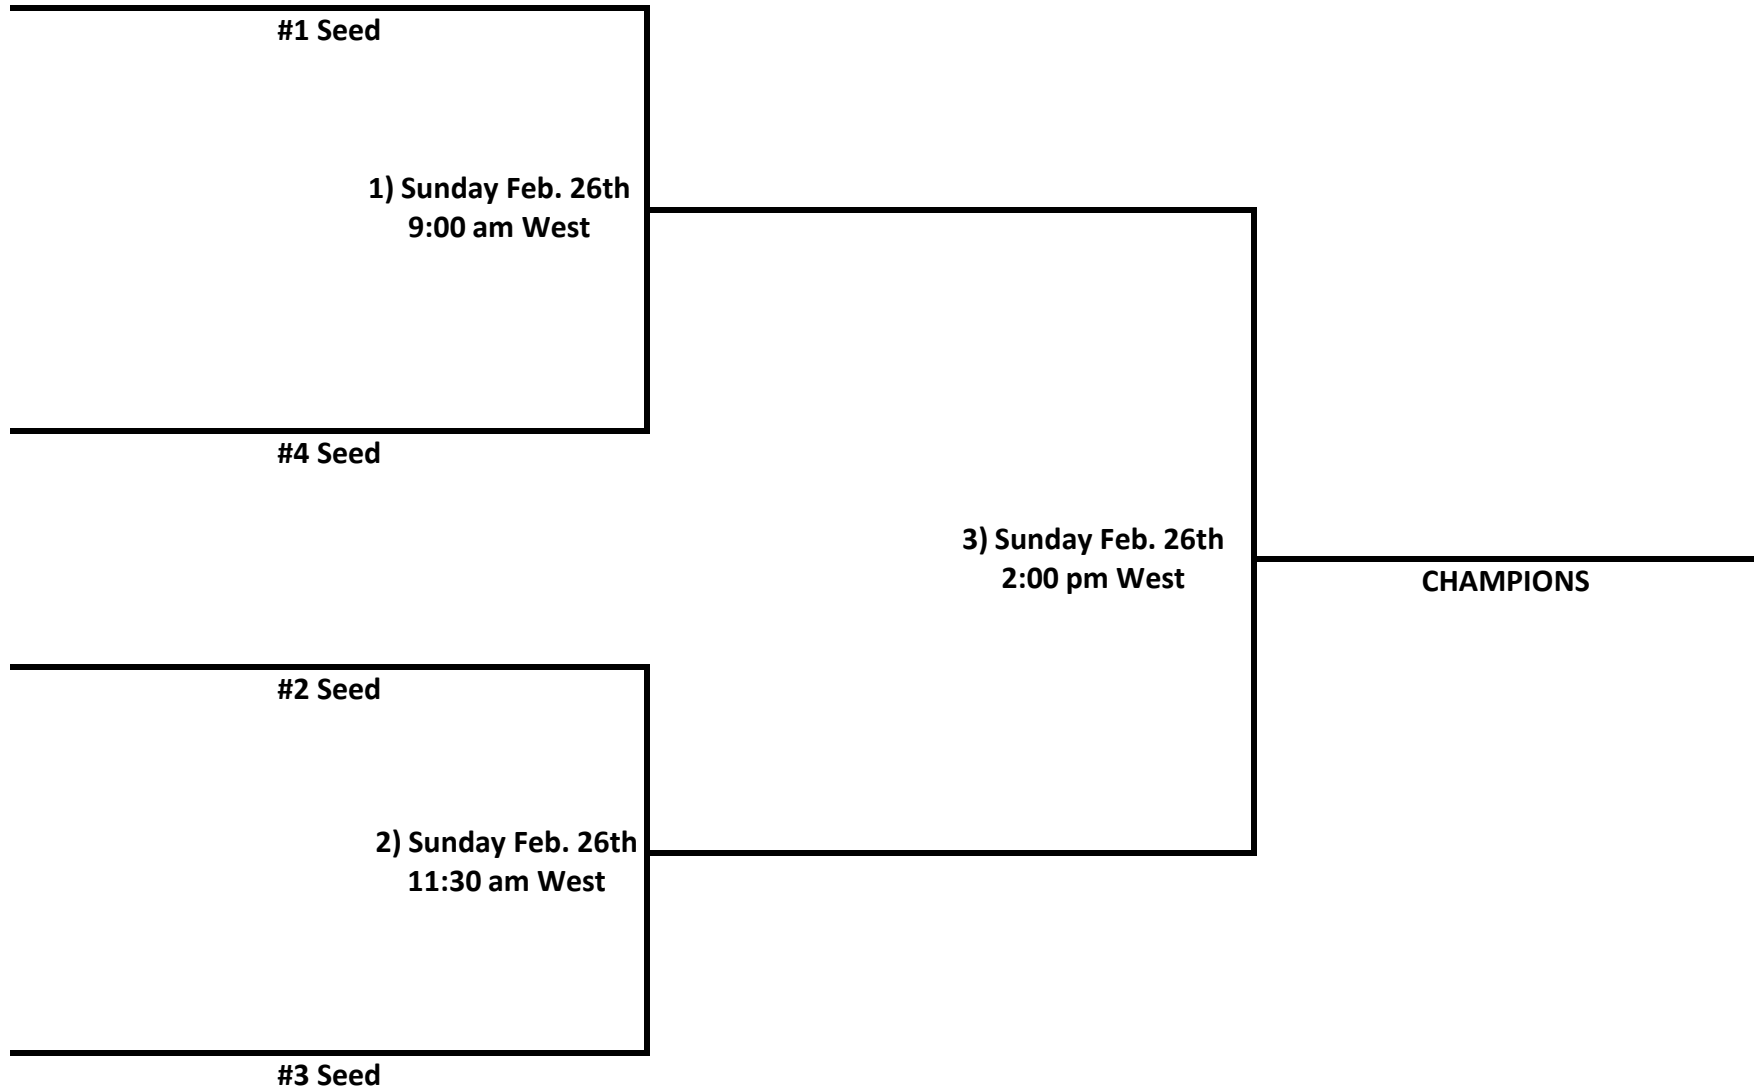

2012 10th Annual Youth Basketball Tournament
Missouri Basin Power Project/ Platte County Parks and Recreation
Sunday February 26, 2012
West Elementary, Wheatland, WY

4th Grade Girls Division

2012 10th Annual Youth Basketball Tournament
Missouri Basin Power Project/ Platte County Parks and Recreation
Sunday February 26, 2012
West Elementary, Wheatland, WY

4th Grade Boys Division

2012 10th Annual Youth Basketball Tournament
Missouri Basin Power Project/ Platte County Parks Recreation
Sunday February 26, 2012
Wheatland Middle School All Purpose Room, Wheatland, WY

5th Grade Girls Division

2012 10th Annual Youth Basketball Tournament
Missouri Basin Power Project/ Platte County Parks and Recreation
Sunday February 26, 2012

Wheatland Old Junior High/Wheatland Middle School All Purpose Gym, Wheatland, WY