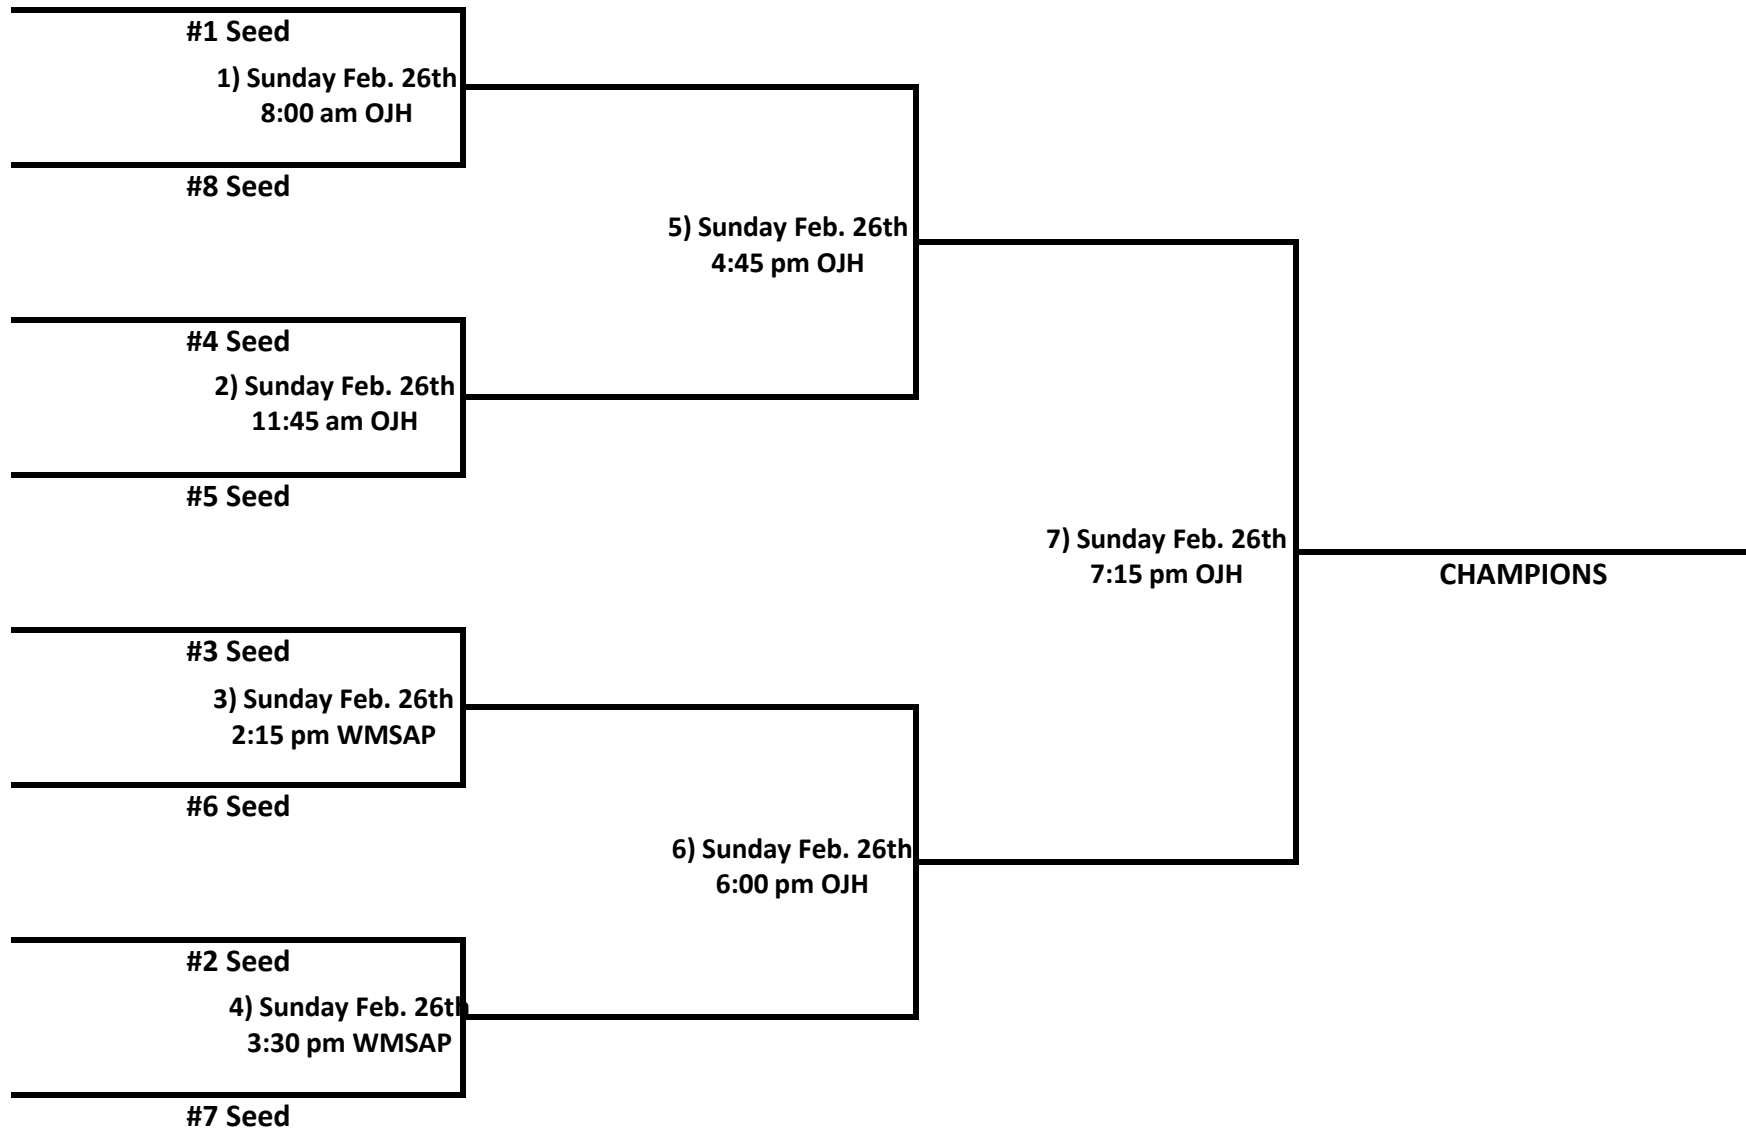

2012 10th Annual Youth Basketball Tournament
Missouri Basin Power Project/ Platte County Parks and Recreation
Sunday February 26, 2012
West Elementary, Wheatland, WY

4th Grade Girls Division

2012 10th Annual Youth Basketball Tournament
Missouri Basin Power Project/ Platte County Parks and Recreation
Sunday February 26, 2012
West Elementary, Wheatland, WY

4th Grade Boys Division

2012 10th Annual Youth Basketball Tournament
Missouri Basin Power Project/ Platte County Parks Recreation
Sunday February 26, 2012
Wheatland Middle School All Purpose Room, Wheatland, WY

5th Grade Girls Division

2012 10th Annual Youth Basketball Tournament
Missouri Basin Power Project/ Platte County Parks and Recreation
Sunday February 26, 2012

Wheatland Old Junior High/Wheatland Middle School All Purpose Gym, Wheatland, WY

5th Grade Boys Division

**2012 10th Annual Youth Basketball Tournament
Missouri Basin Power Project/ Platte County Parks and Recreation
Sunday February 26, 2012
Old Junior High, Wheatland, WY**

6th Grade Girls Division