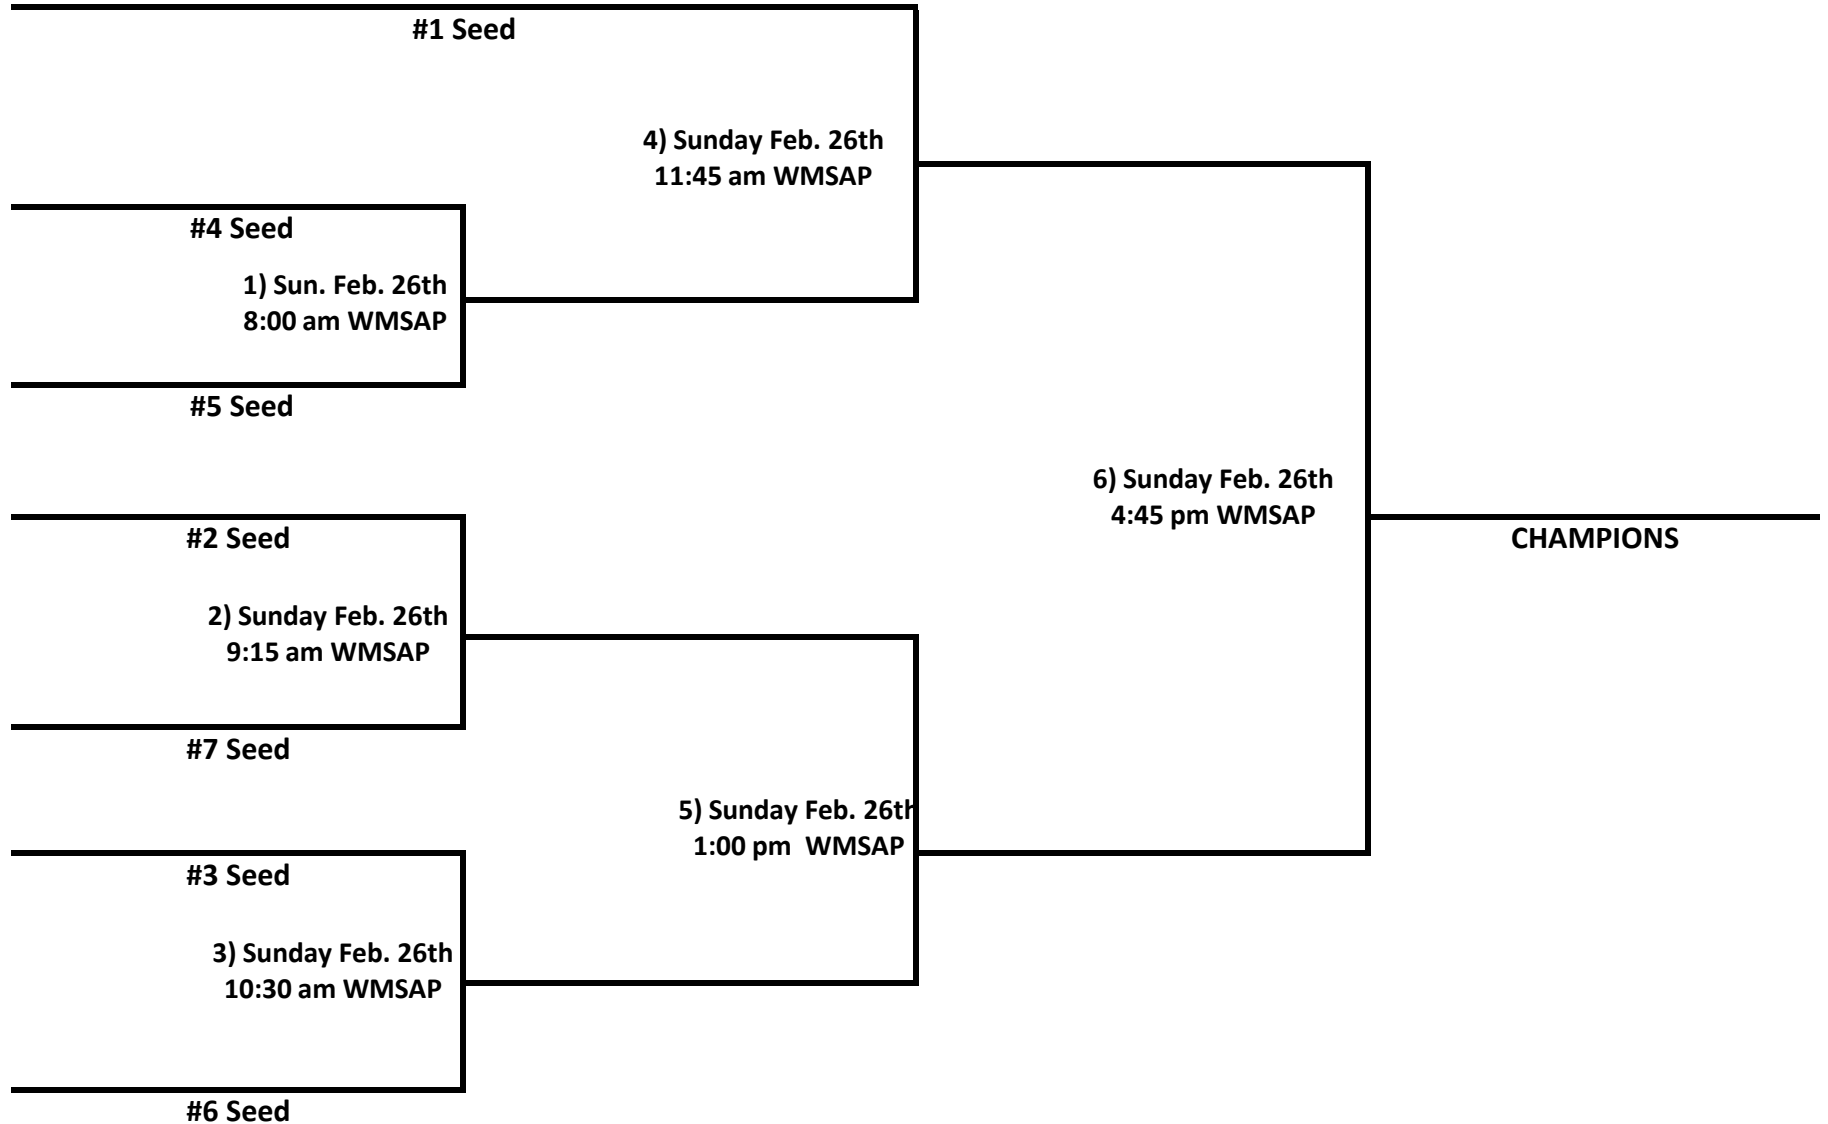

2012 10th Annual Youth Basketball Tournament
Missouri Basin Power Project/ Platte County Parks and Recreation
Sunday February 26, 2012
West Elementary, Wheatland, WY

4th Grade Girls Division

2012 10th Annual Youth Basketball Tournament
Missouri Basin Power Project/ Platte County Parks and Recreation
Sunday February 26, 2012
West Elementary, Wheatland, WY

4th Grade Boys Division

2012 10th Annual Youth Basketball Tournament
Missouri Basin Power Project/ Platte County Parks Recreation
Sunday February 26, 2012
Wheatland Middle School All Purpose Room, Wheatland, WY

5th Grade Girls Division

2012 10th Annual Youth Basketball Tournament
Missouri Basin Power Project/ Platte County Parks and Recreation
Sunday February 26, 2012

Wheatland Old Junior High/Wheatland Middle School All Purpose Gym, Wheatland, WY