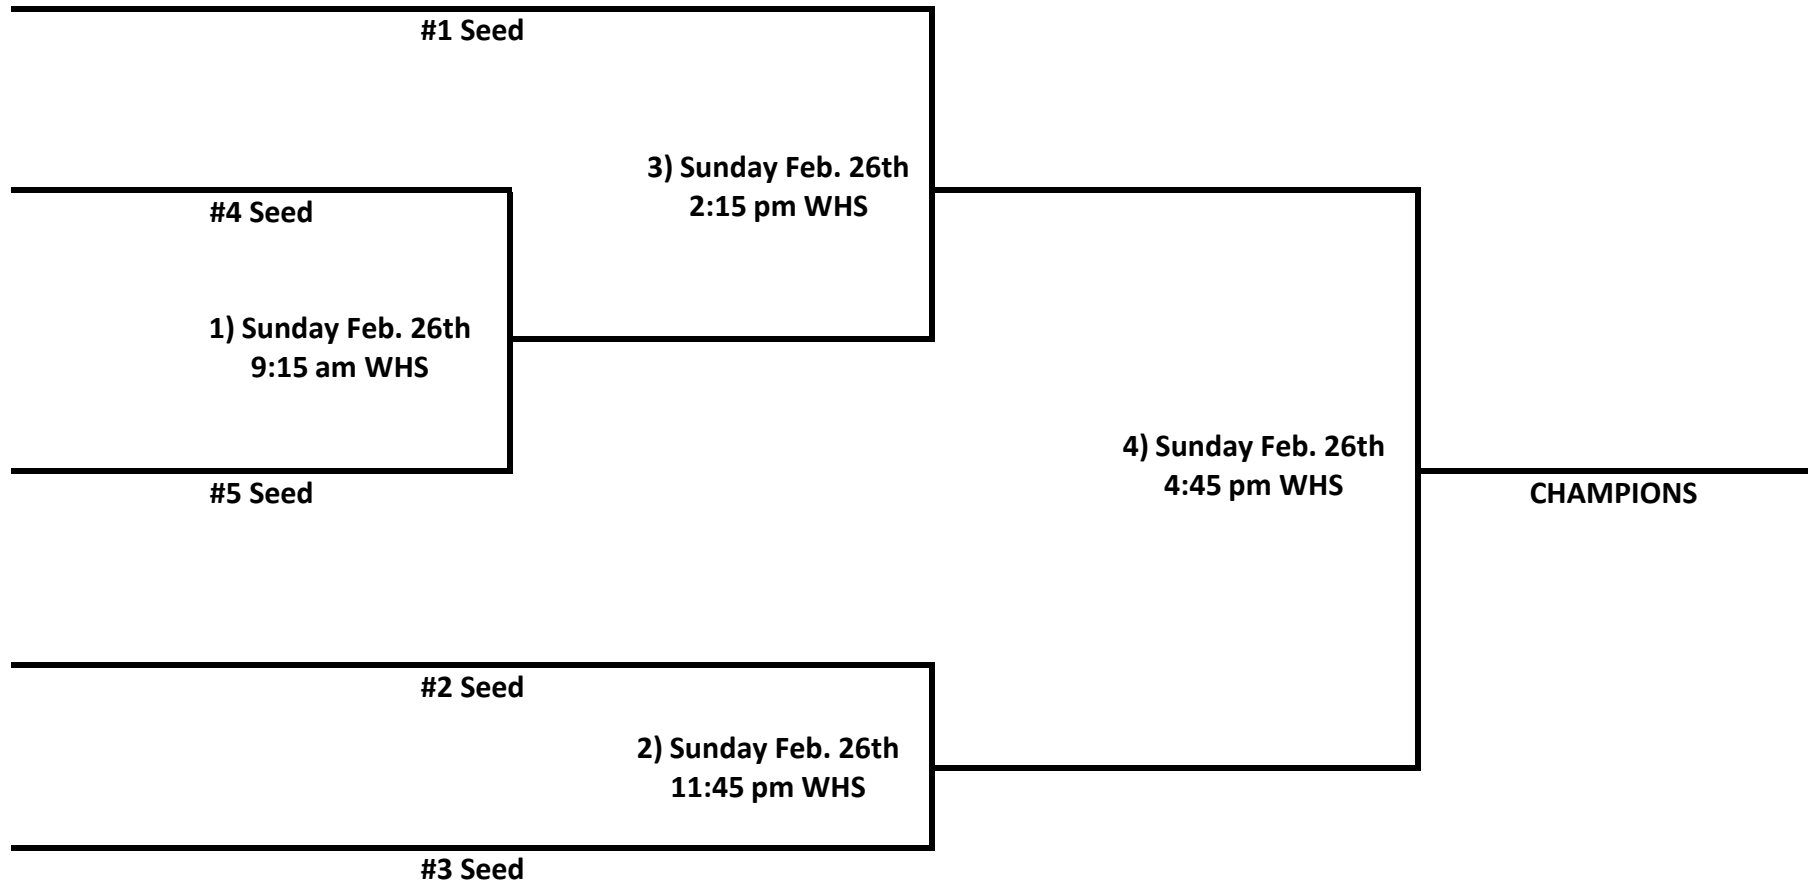

2012 10th Annual Youth Basketball Tournament
Missouri Basin Power Project/ Platte County Parks and Recreation
Sunday February 26, 2012
Wheatland High School, Wheatland, WY

8th Grade Girls Division