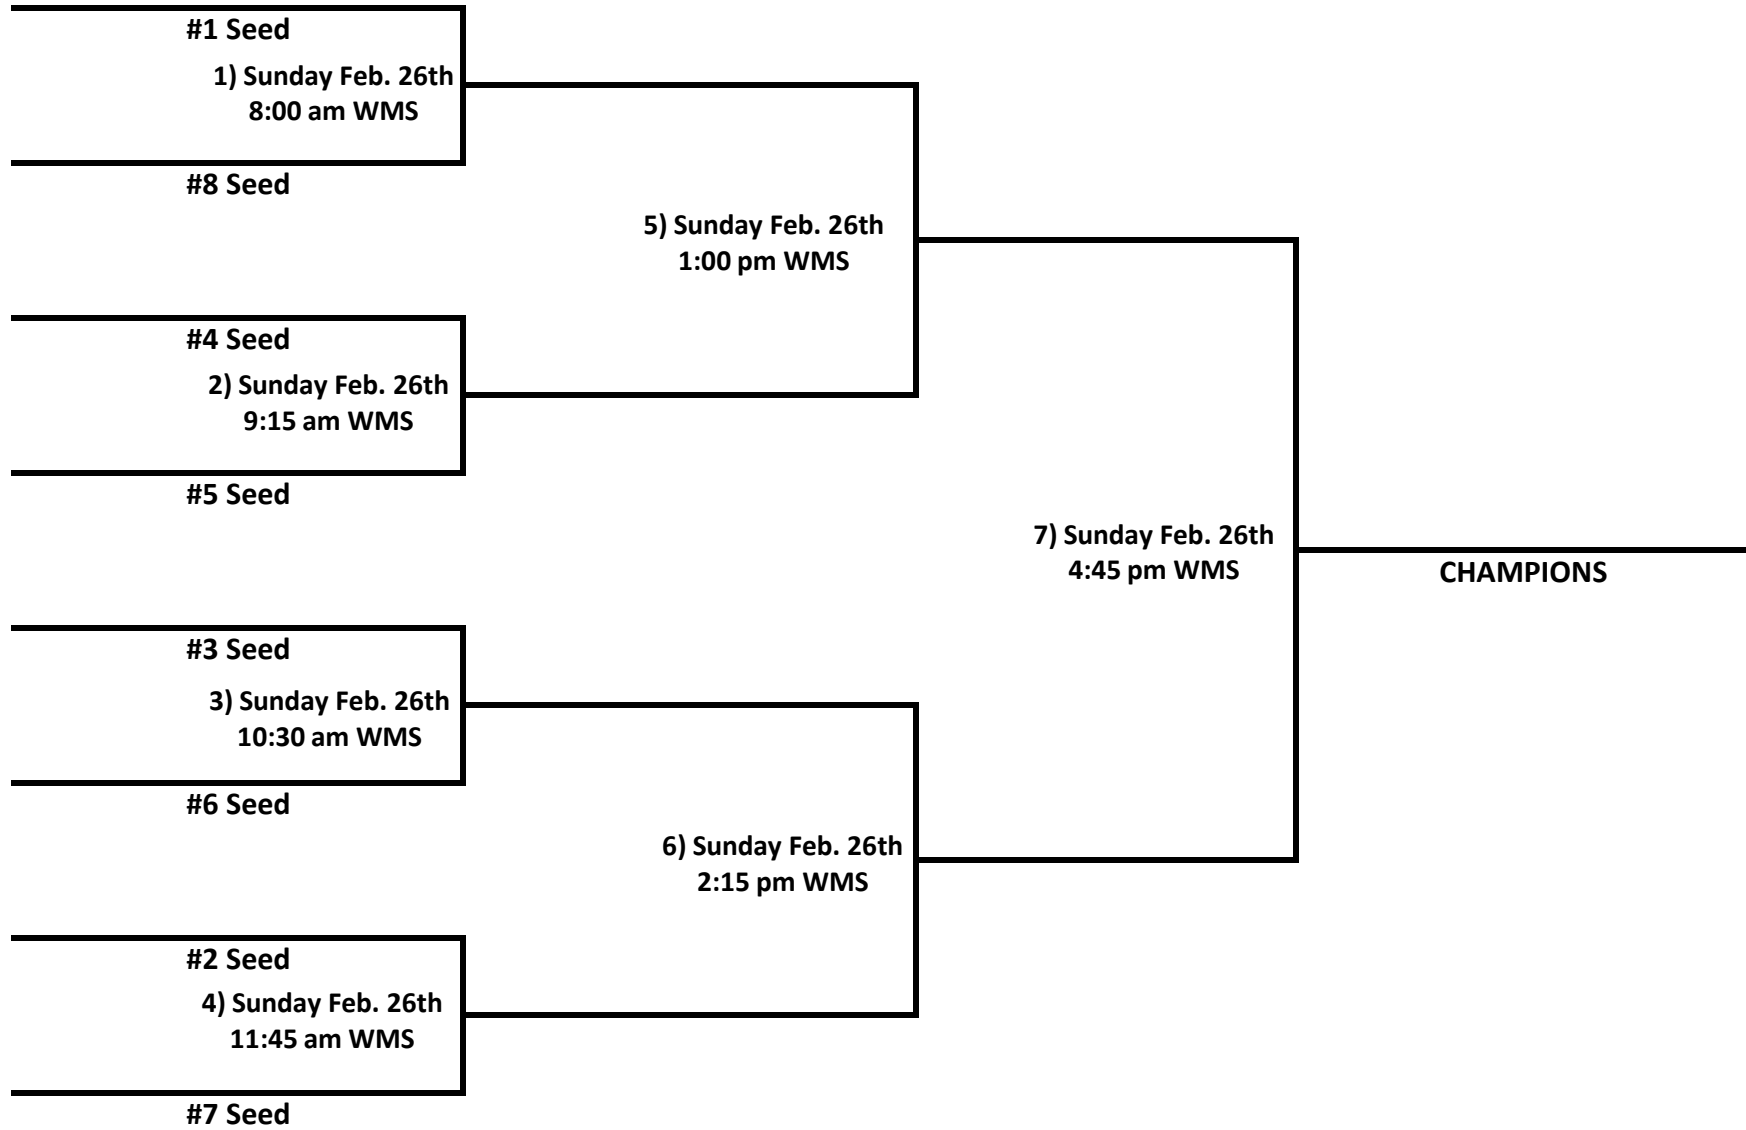

2012 10th Annual Youth Basketball Tournament
Missouri Basin Power Project/ Platte County Parks and Recreation
Sunday February 26, 2012
Wheatland Middle School, Wheatland, WY

7th Grade Girls Division