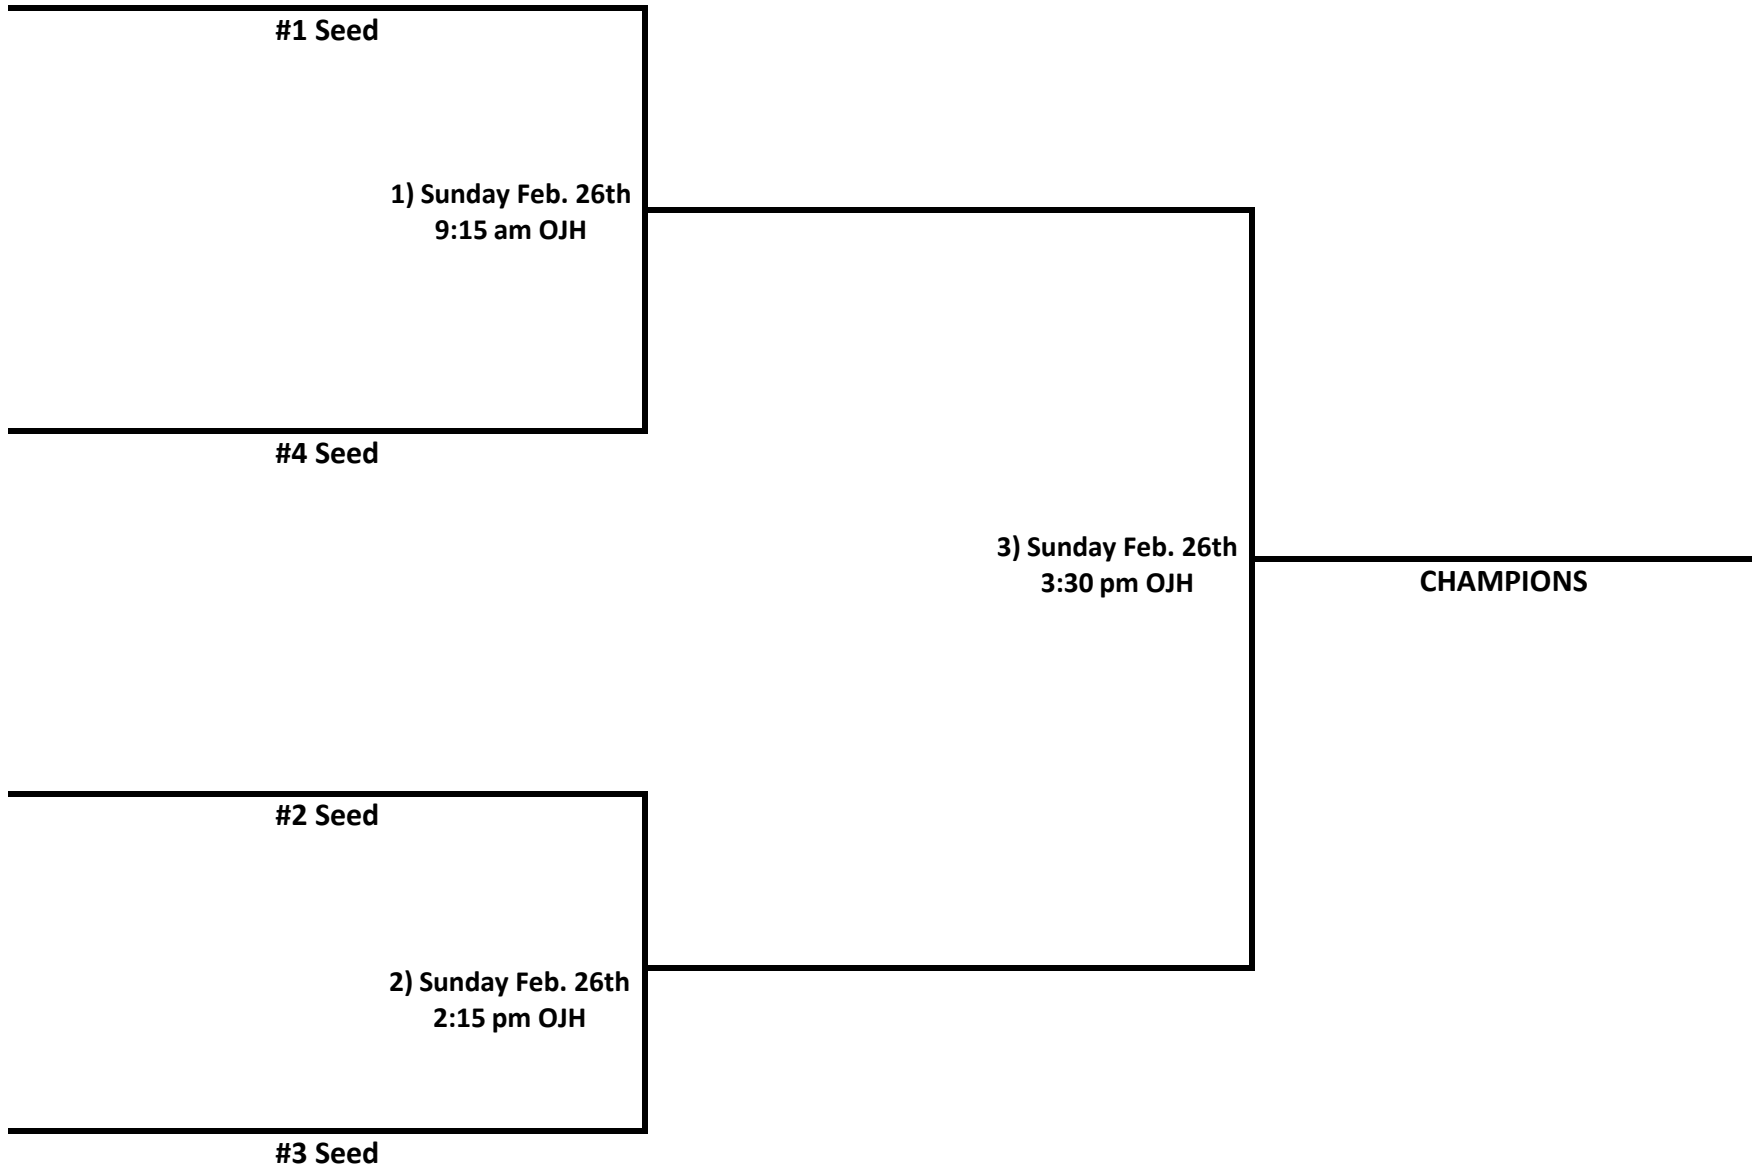

2012 10th Annual Youth Basketball Tournament
Missouri Basin Power Project/Platte County Parks and Recreation
Sunday February 26, 2012
Old Junior High, Wheatland, WY

6th Grade Boys Division